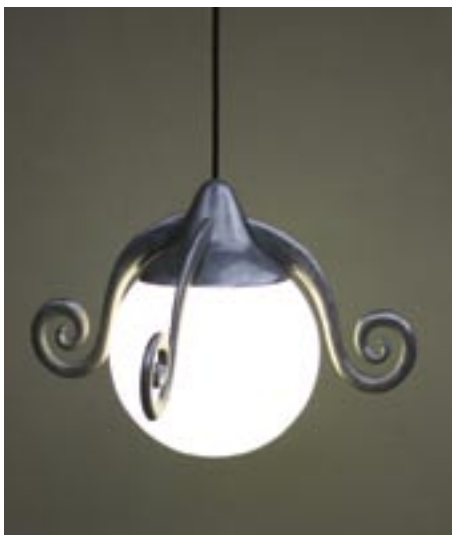

LIGHTS

ironwoodcreations™

Wavy ostrich egg wall light
dimension: 13cm x 14cm x 34cm
CODE: 130101

Frosted glass spike wall light
dimension: 16cm x 16cm x 40cm
CODE: 130102

Aluminium gecko wall light
dimension: 10cm x 25cm x 57cm
CODE: 130104

Deco resin & aluminium wall light
dimension: 6cm x 18cm x 45cm
CODE: 130107

Ostrich egg horn wall light
dimension: 16cm x 14cm x 46cm
CODE: 130105

Leaf aluminium and resin wall light
dimension: 27cm x 13cm x 35.5cm
CODE: 130108

Twirly ceiling ball light
dimension: 32cm x 45cm x 32cm
CODE: 130112

Spiral ceiling ball light
dimension: 34cm x 23cm x 25cm
CODE: 130111

Classic ceiling ball light
dimension: 23cm x 34cm x 23cm
CODE: 130109