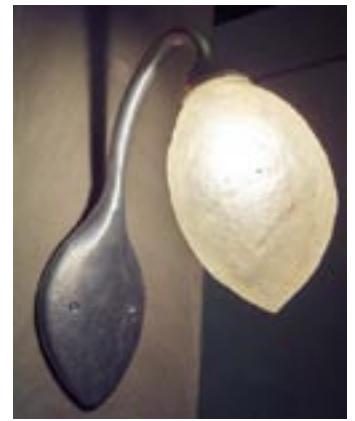

LIGHTS

ironwoodcreations™

Wavy ostrich egg wall light
dimension: 13cm x 14cm x 34cm
CODE: 130101

Frosted glass spike wall light
dimension: 16cm x 16cm x 40cm
CODE: 130102

Aluminium gecko wall light
dimension: 10cm x 25cm x 57cm
CODE: 130104

Deco resin & aluminium wall light
dimension: 6cm x 18cm x 45cm
CODE: 130107

Ostrich egg horn wall light
dimension: 16cm x 14cm x 46cm
CODE: 130105

Leaf aluminium and resin wall light
dimension: 27cm x 13cm x 35.5cm
CODE: 130108

Twirly ceiling ball light
dimension: 32cm x 45cm x 32cm
CODE: 130112

Spiral ceiling ball light
dimension: 34cm x 23cm x 25cm
CODE: 130111

Classic ceiling ball light
dimension: 23cm x 34cm x 23cm
CODE: 130109