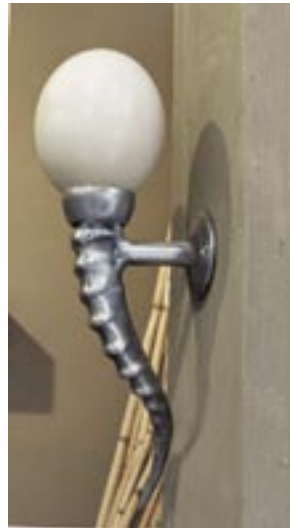

LIGHTS

ironwoodcreations™

Wavy ostrich egg wall light
dimension: 13cm x 14cm x 34cm
CODE: 130101

Frosted glass spike wall light
dimension: 16cm x 16cm x 40cm
CODE: 130102

Aluminium gecko wall light
dimension: 10cm x 25cm x 57cm
CODE: 130104

Deco resin & aluminium wall light
dimension: 6cm x 18cm x 45cm
CODE: 130107

Ostrich egg horn wall light
dimension: 16cm x 14cm x 46cm
CODE: 130105

Leaf aluminium and resin wall light
dimension: 27cm x 13cm x 35.5cm
CODE: 130108

Twirly ceiling ball light
dimension: 32cm x 45cm x 32cm
CODE: 130112

Spiral ceiling ball light
dimension: 34cm x 23cm x 25cm
CODE: 130111

Classic ceiling ball light
dimension: 23cm x 34cm x 23cm
CODE: 130109