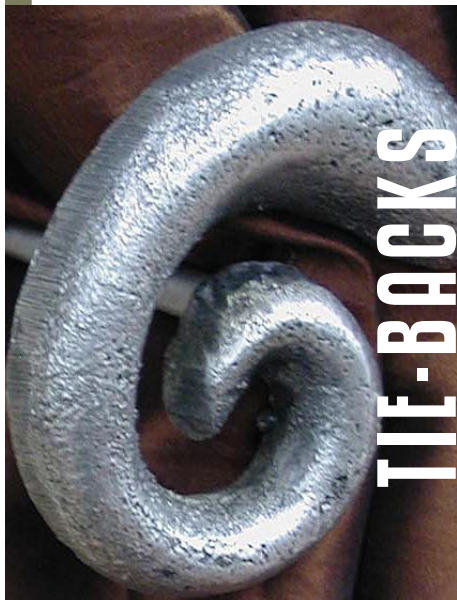

TIE-BACKS

- 110301 twirly tie-back
- 110302 deco tie-back
- 110303 squiggly tie-back
- 110305 hammered ball tie-back
- 110306 spiky tie-back

BRACKETS

- 110201 2 pack curtain brackets
- 110402 3 pack curtain brackets

BRUSHED ALUMINIUM RODS

Available in 30cm/60cm/90cm/2m/2.5m/3m