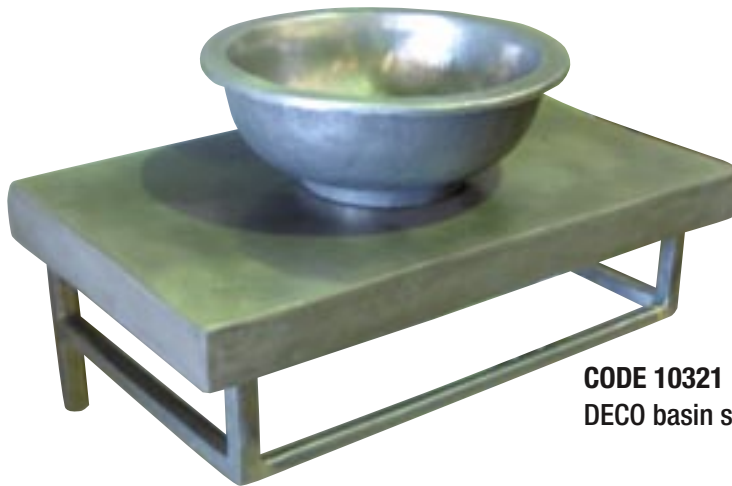

80102

80103

80102M

80201

80306

colours to choose from for concrete pedestals

-  desert sand
-  grey
-  rust
-  black

(all pedestals exclude basins)

- 80102 grey concrete pedestal for stand on top basin (excludes basin)
- 80103 rust concrete pedestal for stand on top basin (excludes basin)
- 80102M grey concrete pedestal with mosaic inset (blue green or pearl mosaic)
- 80201 black concrete pedestal with fitted zen basin (includes basin)
- 80202 grey concrete pedestal with fitted zen basin (includes basin)
- 80203 rust concrete pedestal with fitted zen basin
- 80306 marumbi pedestal for drop in basin

pedestals

SLABS CAN BE CUSTOMIZED TO INCLUDE ▶
DECORATIVE ELEMENTS.
SIZES OF SLABS CAN BE MADE NARROWER
OR WIDER UP TO 1.5M

CODE 101212
CLASSIC basin shelf bracket

CODE 10321
DECO basin shelf bracket

CODE 10215
TWIRLY basin shelf bracket